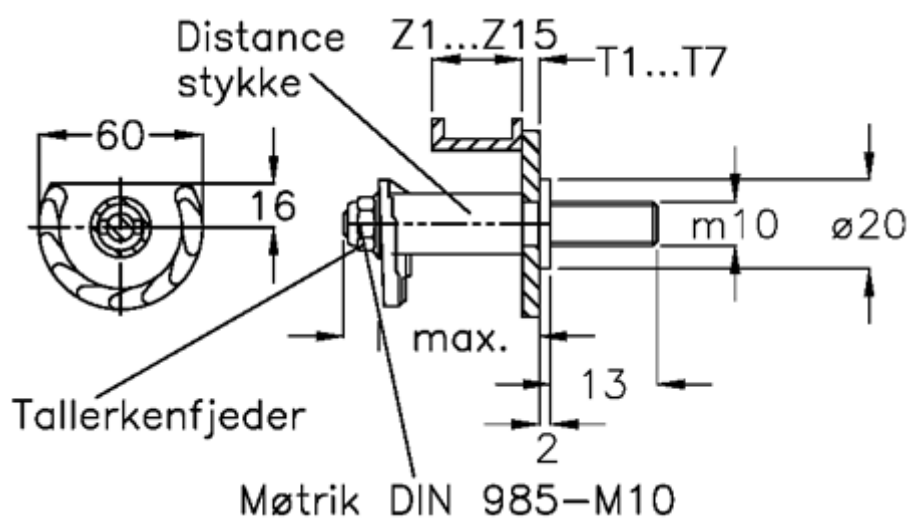

# Data Sheet

Article number: 20895401

Description: E+G Door lock  
GN 117-GB-T4-Z1

## Measures

Cam thickness = 0-9